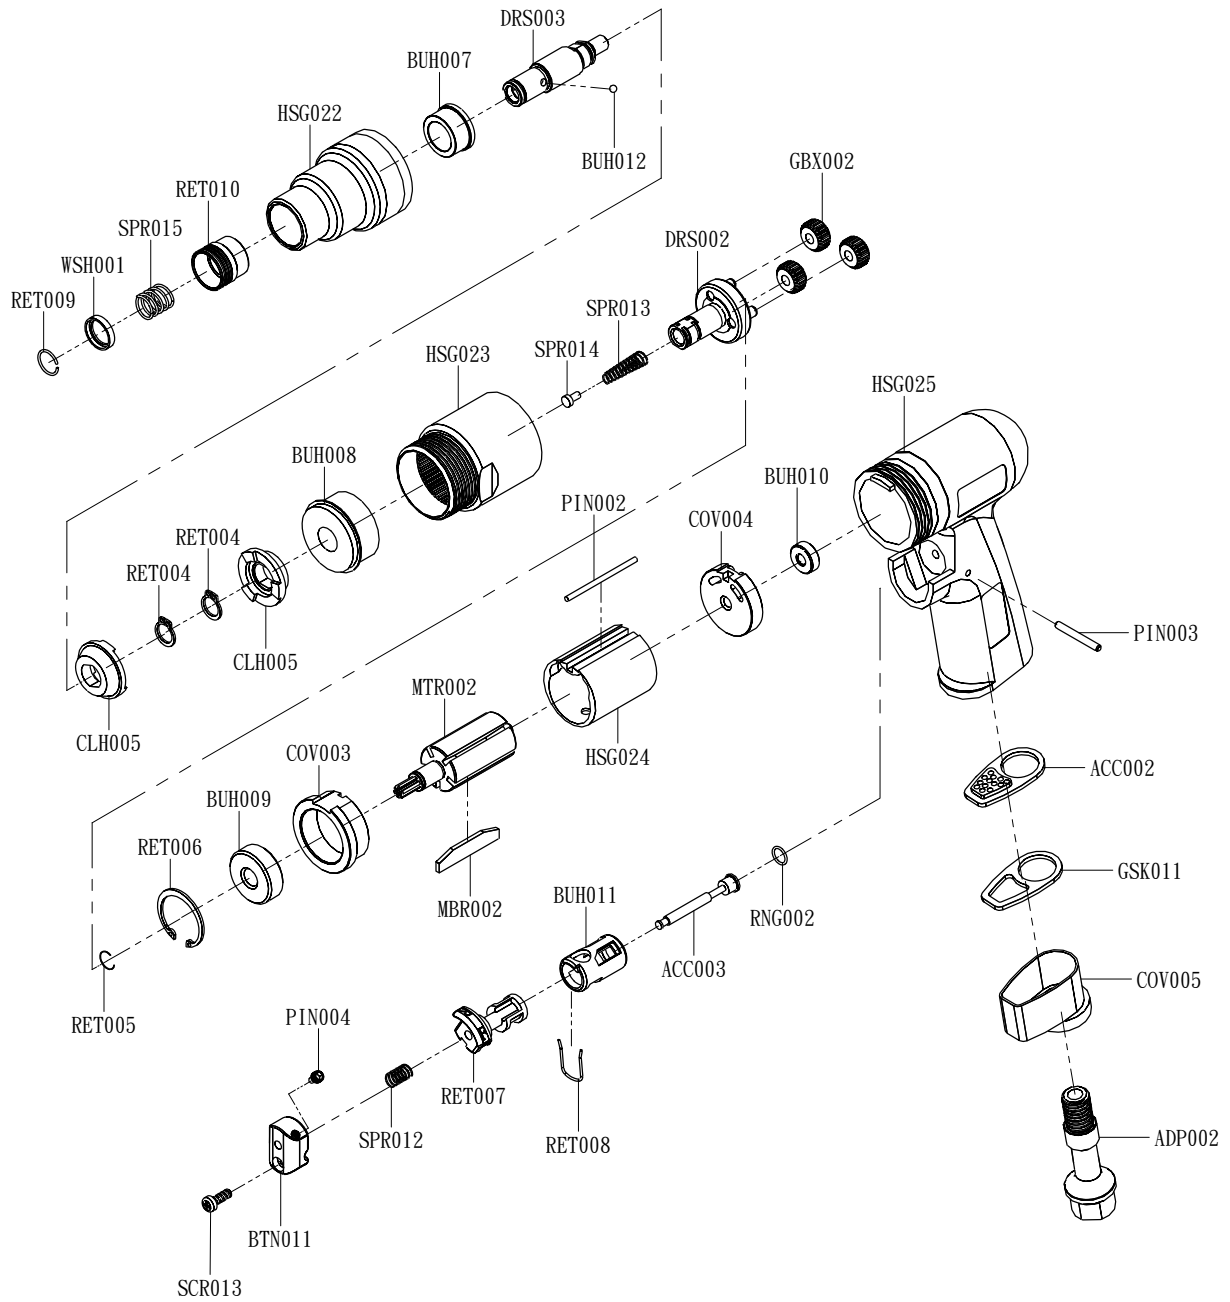

TH-T-818 Air Screw Driver

PARTS NO.	Description	Q' ty	PARTS NO.	Description	Q' ty	PARTS NO.	Description	Q' ty
TH-P-818-SPR012	TRIGGER SPRING	1	TH-P-818-SPR015	CHUCK SPRING	1	TH-P-818-CLH005	CLUTCH	2
TH-P-818-BTN011	TRIGGER	1	TH-P-818-COV005	MUFFLER COVER	1	TH-P-818-BUH010	BALL BEARING	1
TH-P-818-SCR013	RETAINING SCREW	1	TH-P-818-GSK011	GASKET	1	TH-P-818-DRS002	WORK SPINDLE	1
TH-P-818-ACC002	DIFFUSER	1	TH-P-818-ADP002	HOUSE ADAPTER	1	TH-P-818-HSG023	GEAR HOUSING	1
TH-P-818-PIN004	TRIGGER SPRING	1	TH-P-818-HSG022	CLUTCH HOUSING	1	TH-P-818-RET005	RETAINING RING	1
TH-P-818-RET007	RETAINING VALVE	1	TH-P-818-BUH012	STEEL BALL	1	TH-P-818-BUH008	BALL BEARING	1
TH-P-818-BUH011	VALVE BUSHING	1	TH-P-818-PIN003	TRIGGER PIN	1	TH-P-818-SPR013	SPRING	1
TH-P-818-RET008	SPRING CLIP	1	TH-P-818-RET004	RETAINING RING	2	TH-P-818-SPR014	SPRING GUIDE	1
TH-P-818-RNG002	WASHER	1	TH-P-818-HSG024	CYLINDER	1	TH-P-818-COV003	FRONT PLATE	1
TH-P-818-ACC003	VALVE	1	TH-P-818-PIN002	PIN	1	TH-P-818-MBR002	ROTOR BLADE	5
TH-P-818-RET009	RETAINING RING	1	TH-P-818-GBX002	PLANET GEAR	3	TH-P-818-DRS003	WORK SPINDLE	1
TH-P-818-BUH007	SLEEVE BEARING	1	TH-P-818-MTR002	ROTOR	1	TH-P-818-RET006	RETAINING RING	1
TH-P-818-WSH001	WASHER	1	TH-P-818-COV004	REAR PLATE	1	TH-P-818-BUH009	BALL BEARING	1
TH-P-818-RET010	BALL RETAINER	1	TH-P-818-HSG025	MOTOR HOUSING	1			

--If you need to order parts, please mark both Parts NO. and Description.--