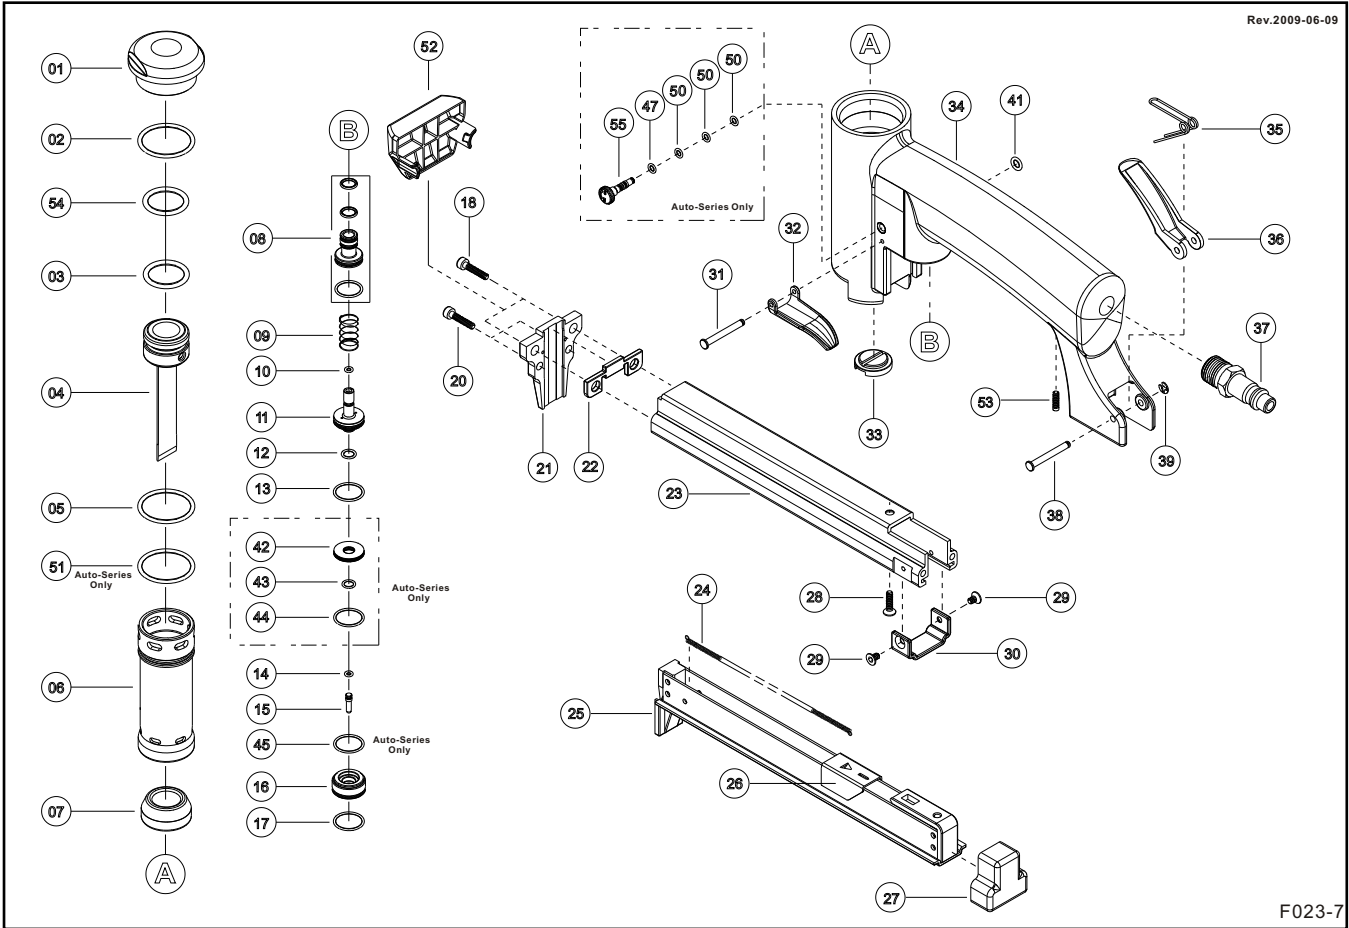

TH-T-FW10C-A

Rev.2009-06-09

TH-T-FW10C-A

No.	Part NO.	Name	PCS
1	TH-P-FW10C-A-18015	Hammer Cap Hammer	1
2	TH-P-FW10C-A-90000	O-Ring	1
3	TH-P-FW10C-A-90001	O-Ring	1
4	TH-P-FW10C-A-17020-1	Piston Ram Assembly	1
5	TH-P-FW10C-A-90000	O-Ring	1
6	TH-P-FW10C-A-18030	Cylinder	1
6	TH-P-FW10C-A-18040	Cylinder (Auto Series)	1
7	TH-P-FW10C-A-18050	Bumper	1
8	TH-P-FW10C-A-18060-1	Trigger Valve Set	1
9	TH-P-FW10C-A-18070	Trigger Valve Spring	1
10	TH-P-FW10C-A-90055	O-Ring	1
11	TH-P-FW10C-A-18090	Trigger Valve (Auto Series)	1
12	TH-P-FW10C-A-90006	O-Ring (Trigger Valve/Auto)	1
13	TH-P-FW10C-A-90008	O-Ring (Trigger Valve/Auto)	1
14	TH-P-FW10C-A-90009	O-Ring	1
15	TH-P-FW10C-A-18110	Trigger Valve Stem (Auto Series)	1
16	TH-P-FW10C-A-18130	Trigger Valve Guide (AutoSeries)	1
17	TH-P-FW10C-A-90007	O-Ring	1
18	TH-P-FW10C-A-91000-1	Hex.HD Soc Screw + Spring Washer	2
20	TH-P-FW10C-A-91001	Hex.HD Soc Screw	2
21	TH-P-FW10C-A-17140	Nose	1
22	TH-P-FW10C-A-18150	Nose Plate	1
23	TH-P-FW10C-A-17160	Magazine Cover	1
24	TH-P-FW10C-A-18170	Pusher Spring	1
25	TH-P-FW10C-A-17180	Magazine (7116 & 7116A, SENCOC/CA)	1
26	TH-P-FW10C-A-17190	Pusher (7116 & 7116A, SENCOC/CA)	1